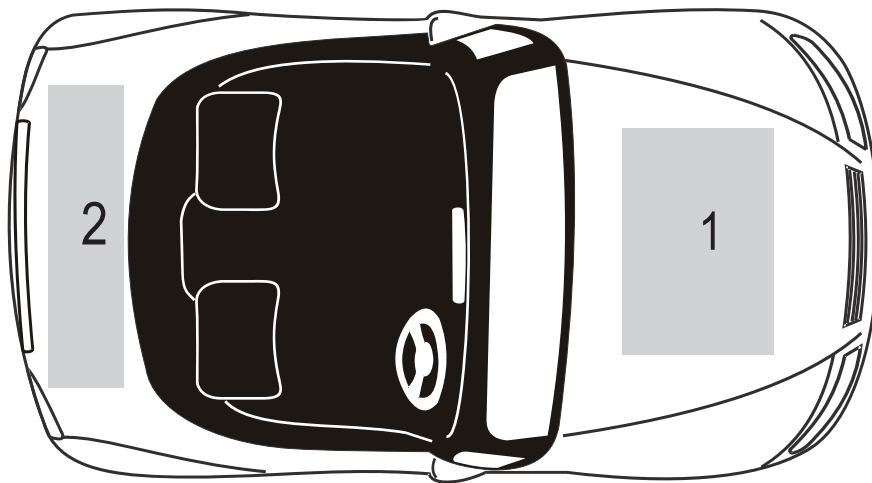

# ORIENT

STRS31

Maximum Print Area(s): 1: 30mm H x 20mm W; 2: 40mm H x 10mm W

Item Size : 119mm x 61mm x 46mm

item colour

print colour