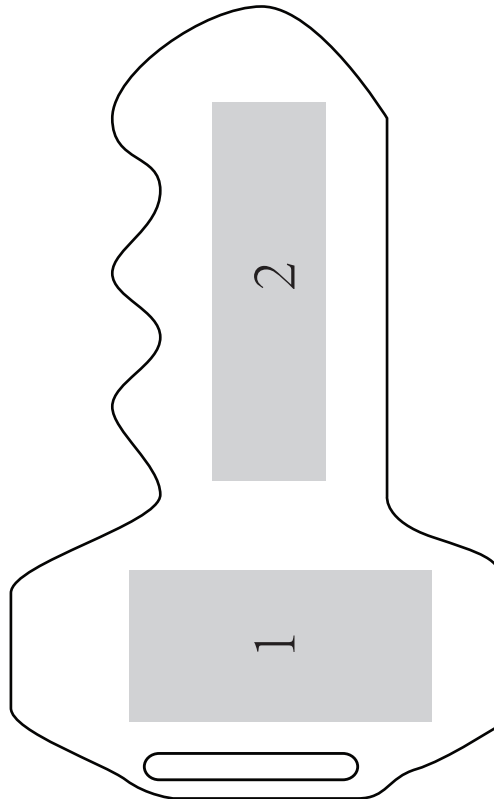

ORIENT

STRS11

Maximum Print Area(s): 1)20mm W x 40mm H 2)50mm W x 15mm H

Item Size : 115mmx65mmx24mm

item colour

print colour