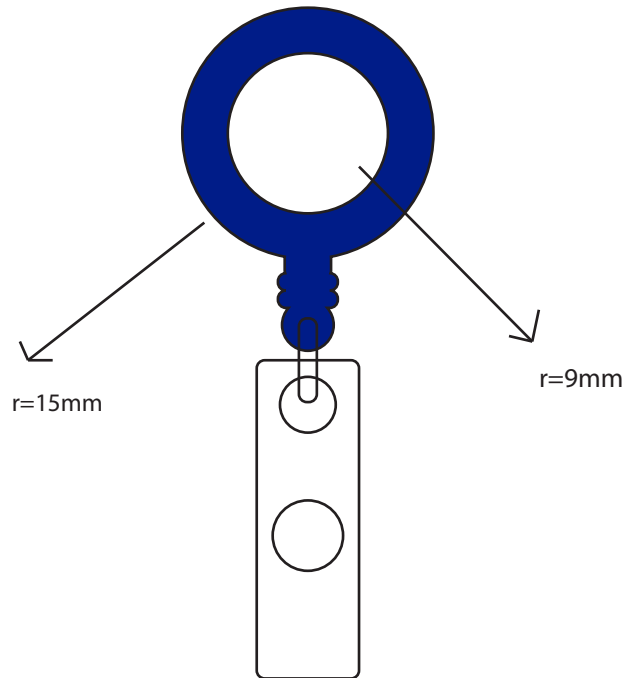

# ORIENT

LANB2	
Maximum Print Area(s): 9mmx9mm	Item Size :
item colour	
print colour	